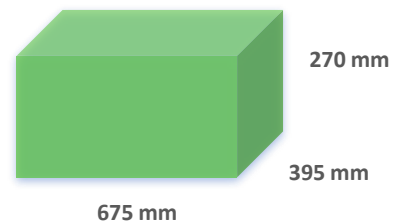

- LFS[®] Oil Separation
- 28 kHz Powerful Ultrasound
- Transducers plates welded

Maximum Useful dimensions

At least 100-150 mm of free space surrounding the parts is required to allow proper ultrasonic diffusion. Don't overload the tank, to get good cleaning performance.

The most powerful Ultrasonic equipment at market

UltraTecnó
Valencia, SPAIN
+34 961 666 565 - info@ultratecno.es
www.ultratecno.eu

Main tank internal dimensions	700 x 510 x 475 mm (174 liters)
Full stainless-steel construction	AISI 304 - 2 mm thickness - Height adjustable legs
External Dimensions	1120 x 870 x 1450 mm